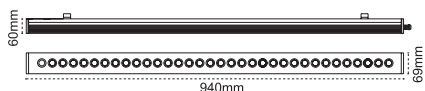

IP 65

Code No	Specifications	Pcs/Pack
5614 1031	45W 15 Degree 3000 / 4000 / 6500K	4
5614 1061	45W 30 Degree 3000 / 4000 / 6500K	4
5614 1091	45W 45+20 Degree 3000 / 4000 / 6500K	4