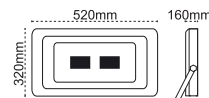

▶ Franko 200W

IP 65 ☺

Code No	Specifications	Pcs/Pack
5617 1381	200W 4000K / 5000K	1
4201 521	200W Wire Grill	1