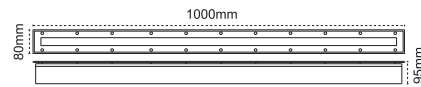

Recessed Mounted Wallwasher 100cm IP65

Configuration	Color Options
K154	3000K
K155	4000K
K156	6500K

IP 65

Code No	Specifications	Pcs/Pack
5614 0641	36 LEDs 100cm 4000K	1