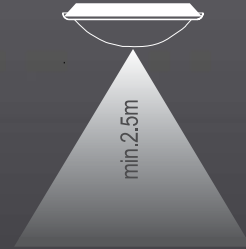

Pelsan Luminaires with Sensor

Light is on Just in Time!

- Can be adjusted to how long the lamp will light with the "time" button and to how far away will detect the motion with the "sens" button.
- High sensitivity PIR sensor with day and night setting.
- Maximum mounting height 4.5m