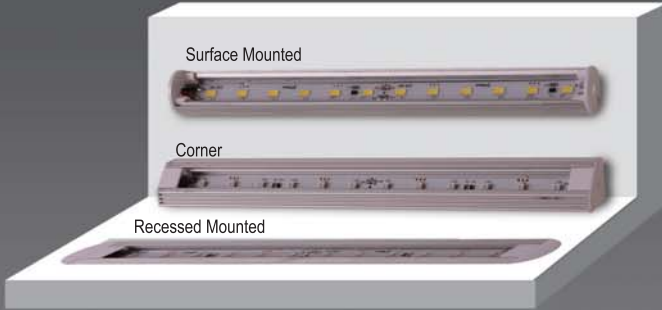

- Recessed , surface and corner options
- IP67 outdoor , IP20 indoor applications
- 30/50/100/200 cm lenght
2700/3000/4000/6500K
- Red/Green/Blue/Amber
- 60/120 LEDs options

Indoor LED Bar IP20

Code No	Specifications	Pcs/Pack
5618 1114	LED Bar Surface Mount. 19W 60 LED/m 100 cm	1
5618 3114	LED Bar Corner 19W 60 LED/m 100 cm	1
5618 2114	LED Bar Recessed Mount 19W 60 LED/m 100 cm	1
5618 1314	LED Bar Surface Mount 29W 120 LED/m 100 cm	1
5618 3314	LED Bar Corner 29W 120 LED/m 100 cm	1
5618 2314	LED Bar Recessed Mount 29W 120 LED/m 100 cm	1