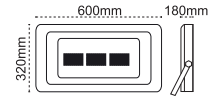

▶ Franko 300-250W

IP 65 ☺

Code No	Specifications	Pcs/Pack
5617 1401	300W 4000K / 5000K	1
5617 1391	250W 4000K / 5000K	1
4201 531	300W-250W Wire Grill	1