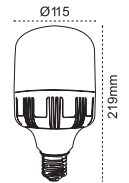

Code No	Specifications	Pcs/Pack
5981 2870	40W 6500K E27	20