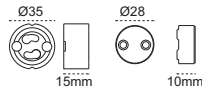

Lampholders

IP 40

Code No	Specifications	Pcs/Pack
3110 120	GU10 Porcelain Lampholder	100
3110 201	GX5.3 Porcelain Lampholder	100
3110 122	G12 Porcelain Lampholder	100