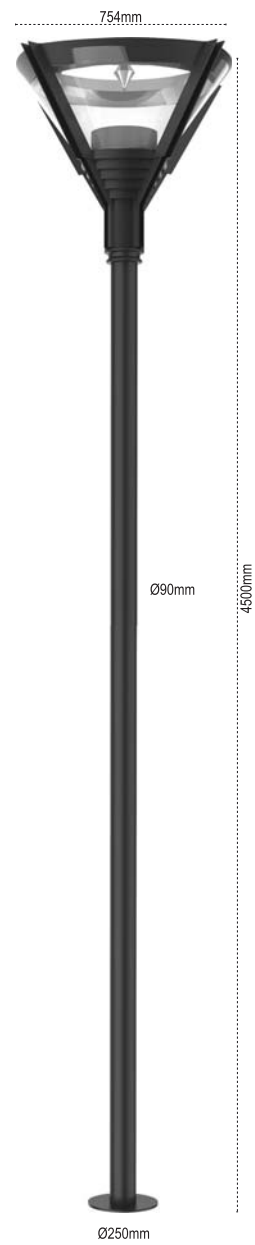

Patras LED

IP 65

Code No	Specifications	Pcs/Pack
5740 1031	150W Rx7S	1
5615 6824	68W LEDs	1