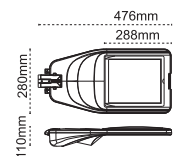

Rio IP66 36 LED

IP 66

Code No	Specifications	Pcs/Pack
5616 5611	45W 36 LED 4000 / 6500K	1
5616 5621	65W 36 LED 4000 / 6500K	1