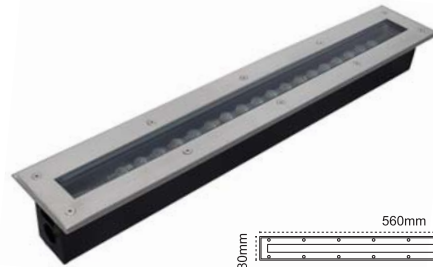

Recessed Mounted Wallwasher 50cm IP65

Configuration	Color Options
K154	3000K
K155	4000K
K156	6500K

IP 65

Code No	Specifications	Pcs/Pack
5614 0651	18 LEDs 56cm 4000K	1