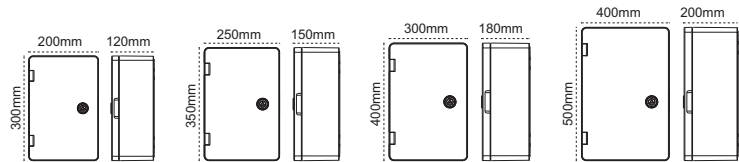

Opaque Panel

IP 40

Code No	Specifications	Pcs/Pack
5921 1711	ABS Base Plate 200X300X120 mm Opaque Panel	1
5921 1721	ABS Base Plate 250X350X150 mm Opaque Panel	1
5921 1731	ABS Base Plate 300X400X180 mm Opaque Panel	1
5921 1741	ABS Base Plate 400X500X210mm Opaque Panel	1