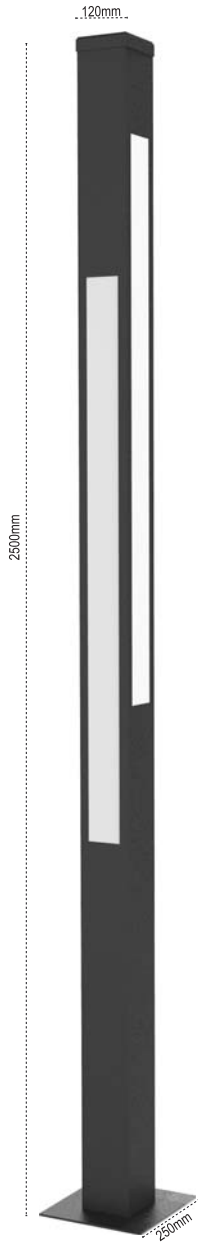

Assos

IP 65 ☺

Code No	Specifications	Pcs/Pack
5714 1321	100W LEDs	1