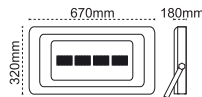

▶ Franko 400W

IP 65 ☺

Code No	Specifications	Pcs/Pack
5617 1411	400W 5000K	1
4201 532	400W Wire Grill	1