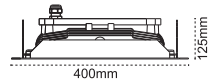

- **Gas Explosion Protection:** II 3G Ex nR IIC T5 Gc
- **Dust Explosion Protection:** II 3D Ex tc IIIC (T95 C) Dc

IP 66

Code No	Specifications	Pcs/Pack
5616 4011	Piroliz Ex 50W 4000 / 6500K	1
5616 4021	Piroliz Ex 75W 4000 / 6500K	1
5616 4031	Piroliz Ex 100W 4000 / 6500K	1
5616 4041	Piroliz Ex 125W 4000 / 6500K	1