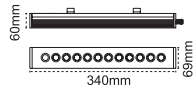

Light Beam

15°

30°

45°+20°

Homogeneous light distribution

Surface Mounted Wallwasher IP65 Invoaled 30cm 12 LEDs

Config	Color
K172	Blue
K170	Green
K171	Red
K42	Amber
K69	RGB

IP 65