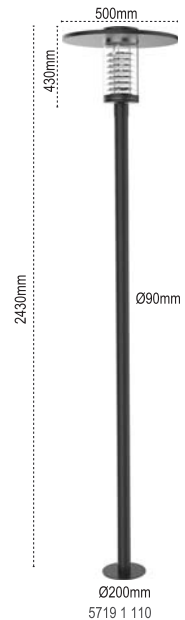

IP 54

Code No	Specifications	Pcs/Pack
5719 1110	Arta Pipe Pole Luminaire E27	1
5718 1430	Arta Grass Luminaire E27	1
5712 1220	Arta Wall Top E27	1
5711 2500	Arta Applique E27	1