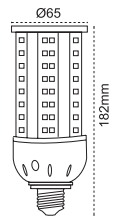

Code No	Specifications	Pcs/Pack
5981 2840	24W 6500K E27	25

Circular LED Lamp

Aluminium Base

Code No	Specifications	Pcs/Pack
5981 3010	18W Circular Ø24 E27 6500K	20

Sodium Lamps

axbmm
 50W:160x38
 70W:160x38
 100W:204x46
 150W:204x46