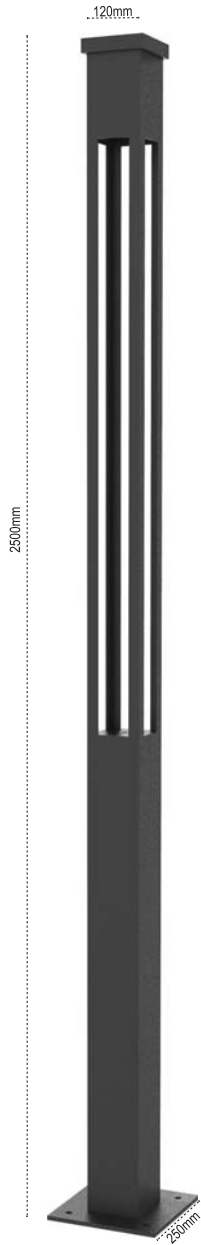

Pelsan LED Park and Garden Luminaires

Alinda

IP 65 ☺

Code No	Specifications	Pcs/Pack
5714 1311	25W LEDs	1