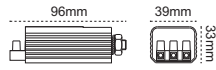

Pelsan Components

Timer Series Igniters

IP 20

Code No	Specifications	Pcs/Pack
3140 131	Timer Series 35-150W	10
3140 132	Timer Series 50-400W	10