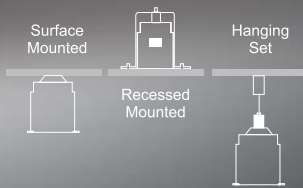

Pelsan Recta Linear Luminaires

Continuous Body
Option up to
3 Meters

Color Options

- RAL 9005
- RAL 9006
- RAL 9016