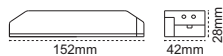

Pelsan Constant Current LED Drivers

IP 20

Code No	Specifications	Pcs/Pack
5918 1710	Pelsan Constant Current 400mA 25-63Vdc	100
5918 1610	Pelsan Constant Current 600mA 33-68 Vdc	100