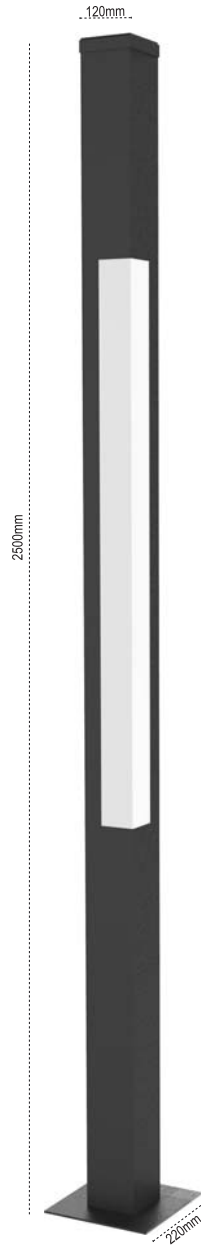

Misis

IP 65 ☺

Code No	Specifications	Pcs/Pack
5714 1331	100W LEDs	1