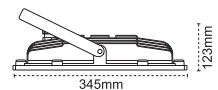

- **Gas Explosion Protection:** II 3G Ex nR IIC T5 Gc
- **Dust Explosion Protection:** II 3D Ex tc IIIC (T95 C) Dc