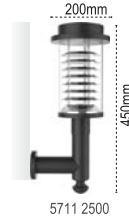

Arta

IP 54

Code No	Specifications	Pcs/Pack
5719 1110	Arta Pipe Pole Luminaire E27	1
5718 1430	Arta Grass Luminaire E27	1
5712 1220	Arta Wall Top E27	1
5711 2500	Arta Applique E27	1