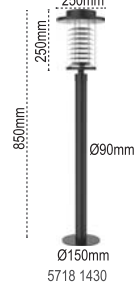

Arta

IP 54

Code No	Specifications	Pcs/Pack
5719 1110	Arta Pipe Pole Luminaire E27	1
5718 1430	Arta Grass Luminaire E27	1
5712 1220	Arta Wall Top E27	1
5711 2500	Arta Applique E27	1