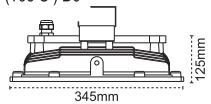

- **Gas Explosion Protection:** II 3G Ex nR IIC T5 Gc
- **Dust Explosion Protection:** II 3D Ex tc IIIC (T95 C) Dc

IP 66

Code No	Specifications	Pcs/Pack
5616 4251	Sia Ex 50W 4000 / 6500K	1
5616 4261	Sia Ex 75W 4000 / 6500K	1
5616 4271	Sia Ex 100W 4000 / 6500K	1
5616 4281	Sia Ex 125W 4000 / 6500K	1