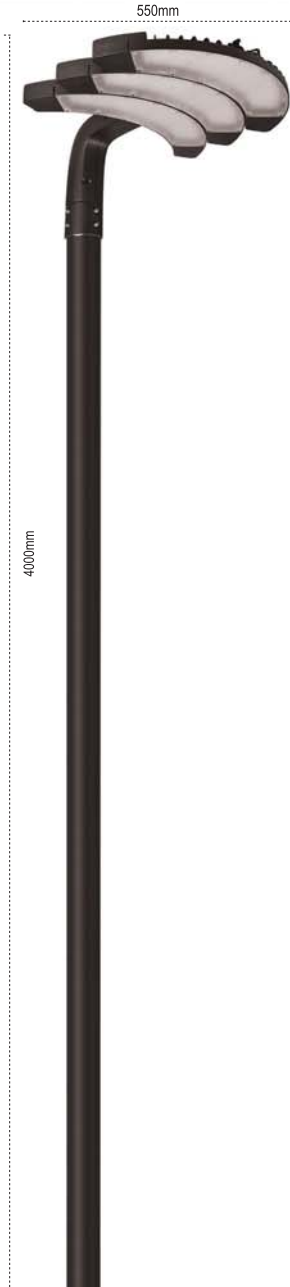

Soho

- 2-Step Dimming Application
- Highly Efficient European LED chip and Driver
- Modular Design

IP Class	IP65
Body	Aluminium
Recommended height of application	4 - 6 m
LED Chip	European LED chip
LED Driver	European Driver
Diameter of Console	76 mm