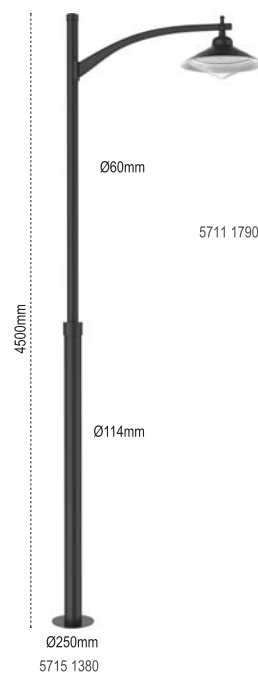

Park and Garden Luminaire Sets

Antalya (Aluminium)

IP 54

Code No	Specifications	Pcs/Pack
5715 1380	Antalya With Single Pole E27	1
5715 1390	Antalya With Double Pole E27	1
5718 1850	Antalya Grass Luminaire E27	1
5711 2300	Antalya Applique E27	1