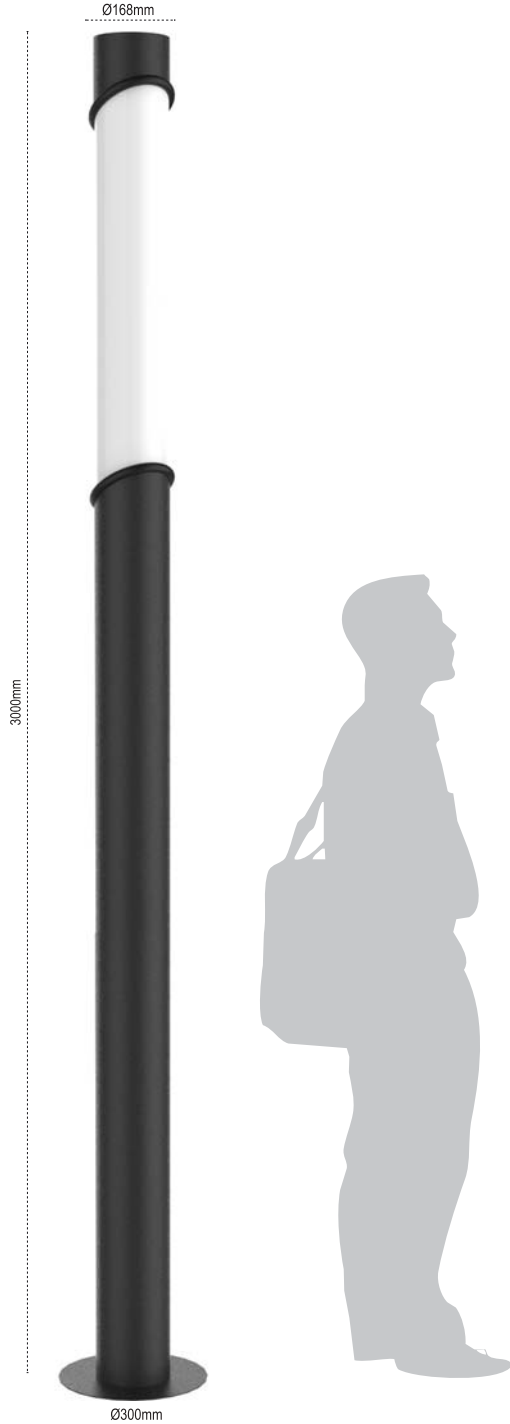

Pelsan LED Park and Garden Pole Luminaires

Milet

IP 65 ☹

Code No	Specifications	Pcs/Pack
5615 4761	40W LEDs	1