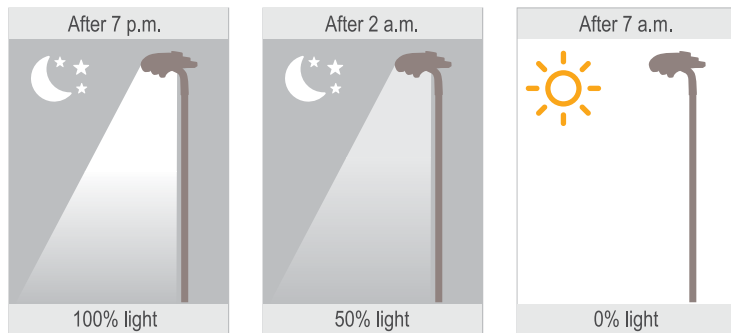

Time Setting Option

Soho

Code No	Specifications	Pcs/Pack
5714 1501	Soho 1 25W LED 4000 / 6500K with 4m.pole	1
5714 1521	Soho 2 50W LED 4000 / 6500K with 4m.pole	1
5714 1541	Soho 3 75W LED 4000 / 6500K with 4m.pole	1
5714 1561	Soho 4 75W LED 4000 / 6500K with 4m.pole	1