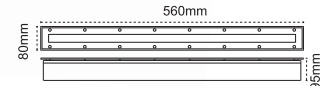

Recessed Mounted Wallwasher 50cm IP65

Configuration	Color Options
K154	3000K
K155	4000K
K156	6500K

IP 65

Code No	Specifications	Pcs/Pack
5614 0651	18 LEDs 56cm 4000K	1