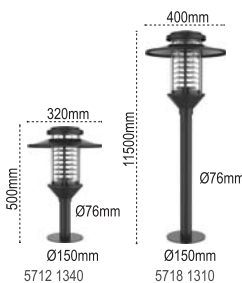

Eva

IP 54

Code No	Specifications	Pcs/Pack
5715 1290	Pipe Pole Luminaire E27	1
5718 1310	Eva Grass Luminaire E27	1
5712 1340	Eva Wall Top E27	1
5711 2510	Eva Applique E27	1