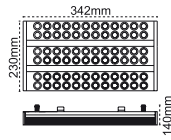

S.M. Wallwasher Inovaled Floodlight

IP 65

Code No	Specifications	Pcs/Pack
5614 1211	60W 3000 / 4000 / 6500K	1
5614 1231	90W 3000 / 4000 / 6500K	1