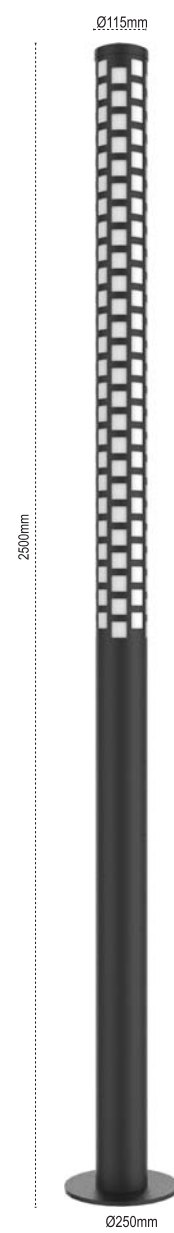

Code No	Specifications	Pcs/Pack
5714 1341	125W LEDs	1

Patara

IP 65

Code No	Specifications	Pcs/Pack
5714 1351	125W LEDs	1

Sedir

IP 65

Code No	Specifications	Pcs/Pack
5714 1361	125W LEDs	1

Pelsan LED Park and Garden Pole Luminaires