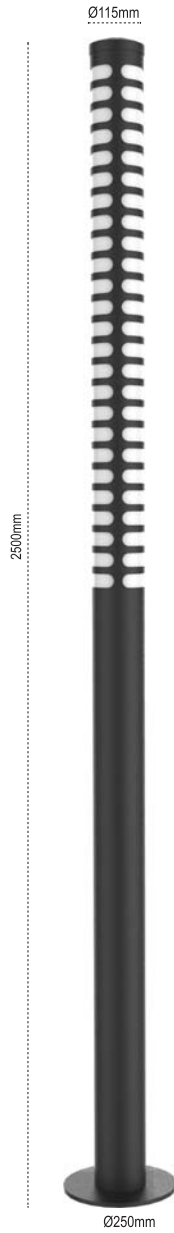

LED Park and Garden Luminaires Pelsan

Mindos

IP 65

Code No	Specifications	Pcs/Pack
5714 1341	125W LEDs	1