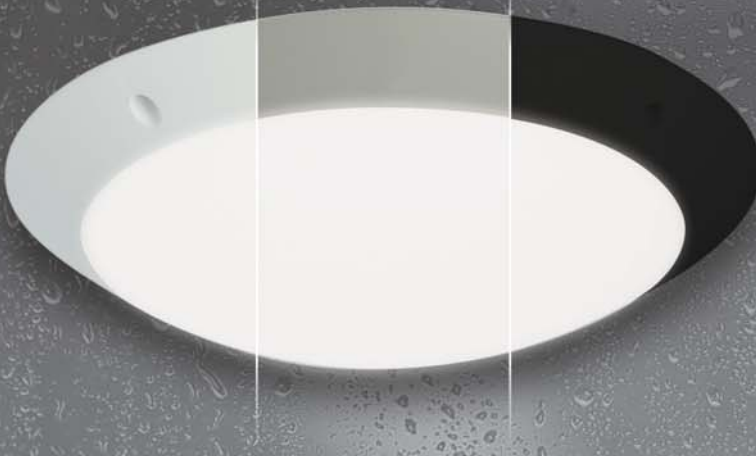

IP66 Ceiling Luminaire Pelsan

Water and Dust Proof

Havana IP66

- Pelsan Havana ceiling luminaire is suitable for temperature changes and environmental conditions.
- High resistance to impacts. Unbreakable
- Options: E27, LED, LED radar sensor, LED emergency lighting kit.
- Stainless screw and UV proof opal diffuser.