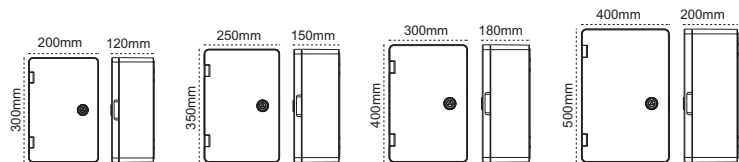

Transparent Panel

IP 40

Code No	Specifications	Pcs/Pack
5921 1751	ABS Base Plate 200X300X120 mm Transparent Panel	1
5921 1761	ABS Base Plate 250X350X150 mm Transparent Panel	1
5921 1771	ABS Base Plate 300X400X180 mm Transparent Panel	1
5921 1781	ABS Base Plate 400x500x210 mm Transparent Panel	1