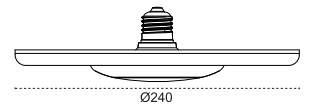

Code No	Specifications	Pcs/Pack
5981 3010	18W Circular Ø24 E27 6500K	20