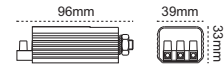

Remote Igniter

IP 20

Code No	Specifications	Pcs/Pack
3140 107	35-150W (up to 25m)	10
3140 108	50-400W (up to 25m)	10
3140 141	600-1000W (up to 25m)	10