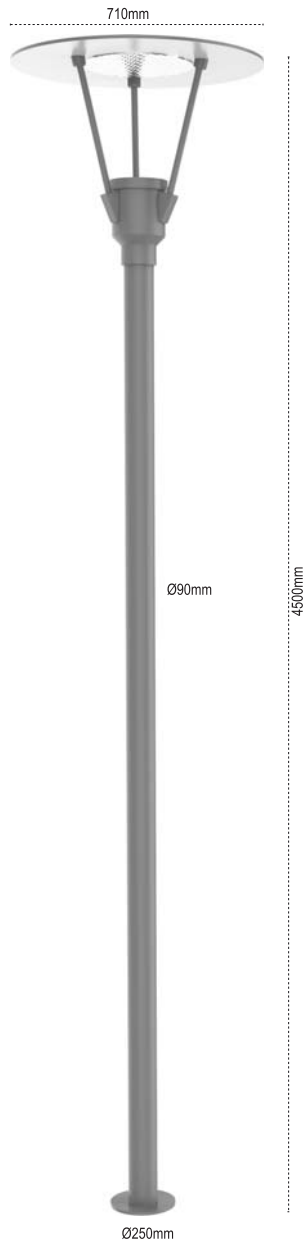

LED Park and Garden Luminaires Pelsan

Samos

IP 65

Code No	Specifications	Pcs/Pack
5740 1321	150W G12 4,5 Drk	1
5740 1330	50W COB LED 4,5m Pole	1