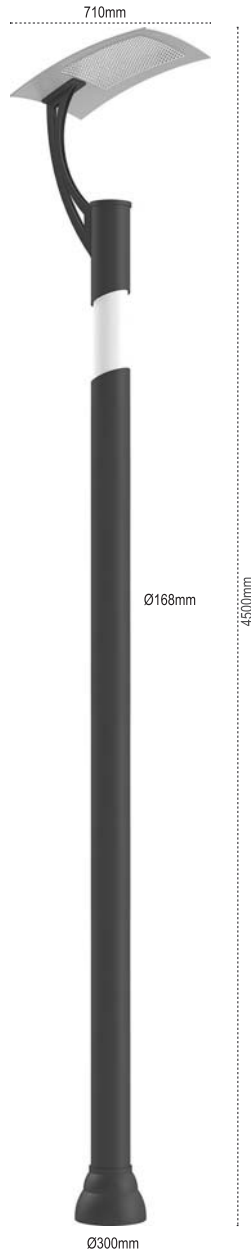

Datça

IP 65 ☺

Code No	Specifications	Pcs/Pack
5723 1011	150W G12	1
5723 0810	30W LED	1
5985 9810	RGB Control Device	1