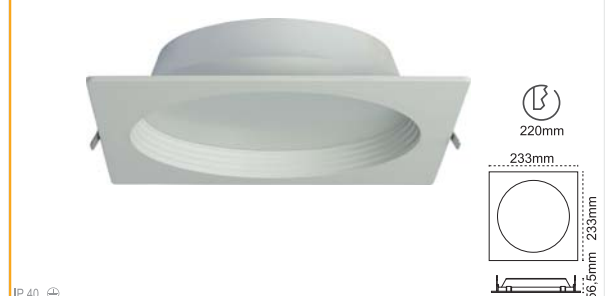

Tira 230mm ∅ Internal Diffuser

IP 40 ☉

Code No	Specifications	Pcs/Pack
5616 7271	20W 3000/4000/6500K	10
5616 7281	25W 3000/4000/6500K	10
5616 7291	35W 3000/4000/6500K	10

Options

Code No	Specifications	Pcs/Pack
5913 1470	Tira Emergency Lighting Kit	1