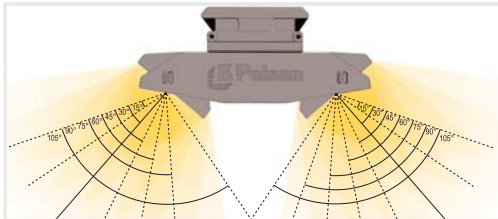

Directs the light to the desired spot
7 steps beam angle light level from 15° to 105°

 European LED chip and driver

 120 lm / W

 Matt Grey anodised aluminium body

 Glare-proof special diffuser

 Pendant and surface mounted application