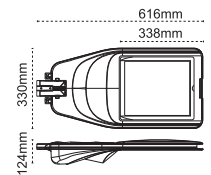

Rio IP66 80 LED

IP 66

Code No	Specifications	Pcs/Pack
5616 5751	100W 80 LED 4000 / 6500K	1
5616 5741	140W 80 LED 4000 / 6500K	1