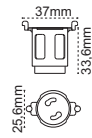

Starter

IP 20

Code No	Specifications	Pcs/Pack
3120 106	4-65W	25
3120 107	4-22W	25