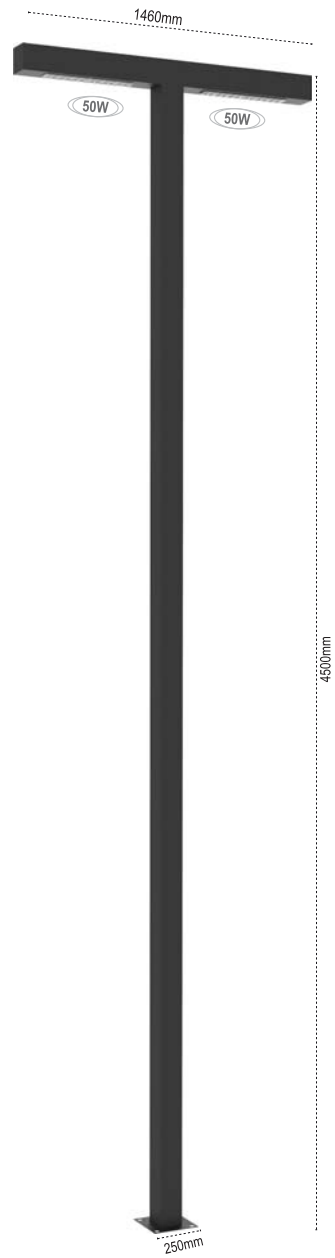

Olimpos

Please consult your sales rep for customized Olimpos designs for you

IP 65

Code No	Specifications	Pcs/Pack
5730 1371	75W LEDs	1
5714 1381	50W LEDs	1

Olimpos

Please consult your sales rep for customized Olimpos designs for you