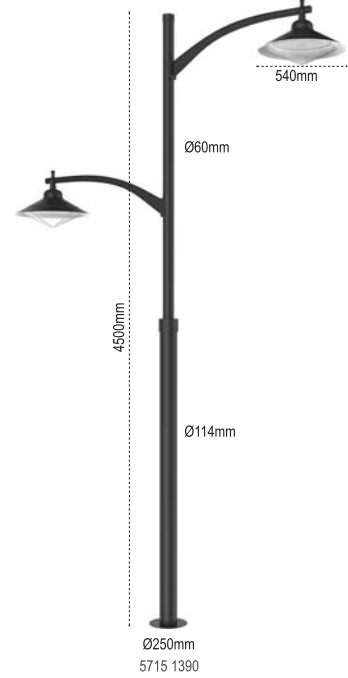

Park and Garden Luminaire Sets

Antalya (Aluminium)

IP 54

Code No	Specifications	Pcs/Pack
5715 1380	Antalya With Single Pole E27	1
5715 1390	Antalya With Double Pole E27	1
5718 1850	Antalya Grass Luminaire E27	1
5711 2300	Antalya Applique E27	1