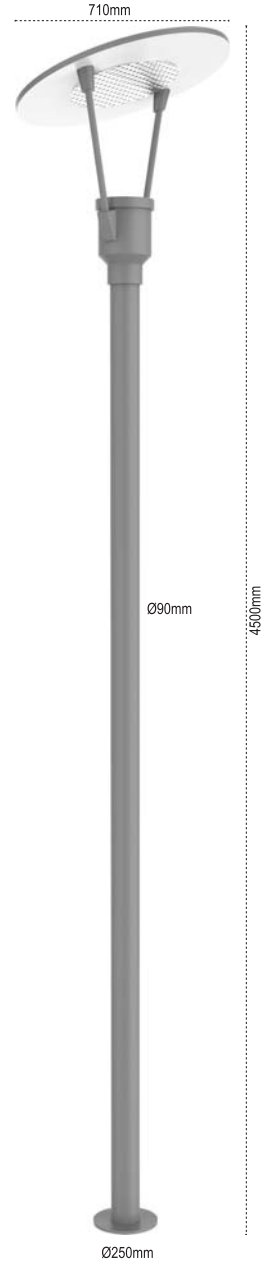

Kos

IP 65 ☺

Code No	Specifications	Pcs/Pack
5723 1311	150W G12	1
5723 1312	150W G12 4,5m Pole	1