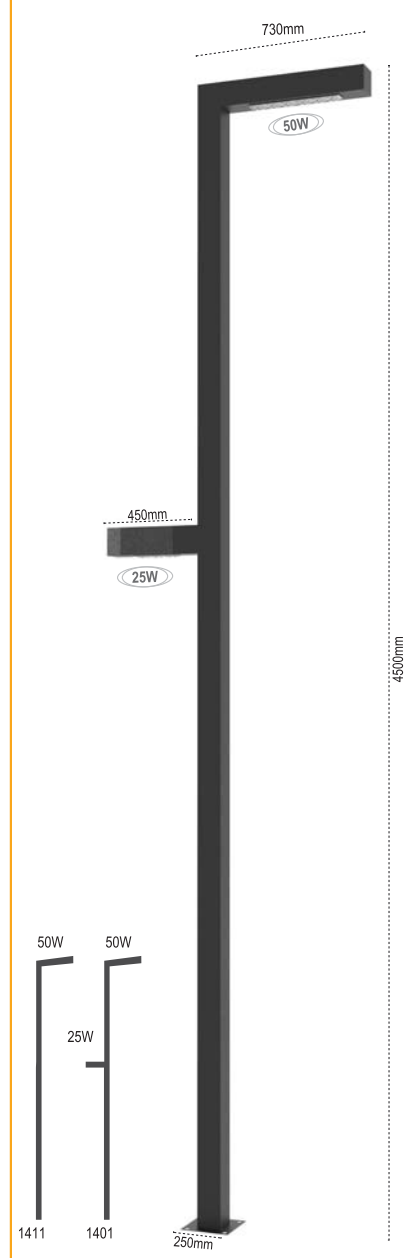

Olimpos

Please consult your sales rep for customized Olimpos designs for you

IP 65

Code No	Specifications	Pcs/Pack
5714 1401	75W LEDs	1
5714 1411	50W LEDs	1