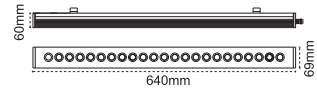

IP 65

Code No	Specifications	Pcs/Pack
5614 1021	30W 15 Degree 3000 / 4000 / 6500K	4
5614 1051	30W 30 Degree 3000 / 4000 / 6500K	4
5614 1081	30W 45+20 Degree 3000 / 4000 / 6500K	4