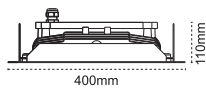

Piroliz

IP65 LED Canopy Luminare

- Efficiency up to 125 lm/W
- Aluminium body
- Tempered glass

Options

- 1-10V Dim
- 2-Step Dim
- Symmetric narrow-medium-wide and asymmetric lens application

IP 65

Code No	Specifications	Pcs/Pack
5616 4071	Piroliz 75W 4000 / 6500K	1
5616 4081	Piroliz 100W 4000 / 6500K	1
5616 4091	Piroliz 125W 4000 / 6500K	1