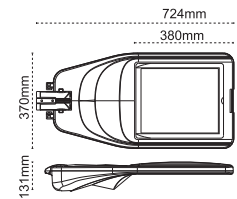

Rio IP66 120 LED

IP 66

Code No	Specifications	Pcs/Pack
5616 5791	200W 120 LED 4000 / 6500K	1
5616 5721	240W 120 LED 4000 / 6500K	1