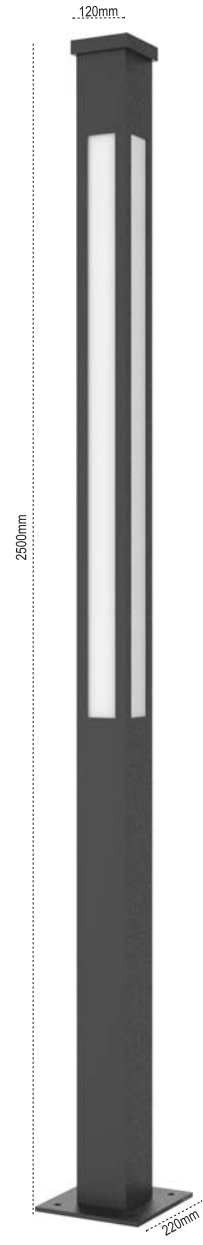

Milas

IP 65 ☺

Code No	Specifications	Pcs/Pack
5615 4731	100W LEDs	1