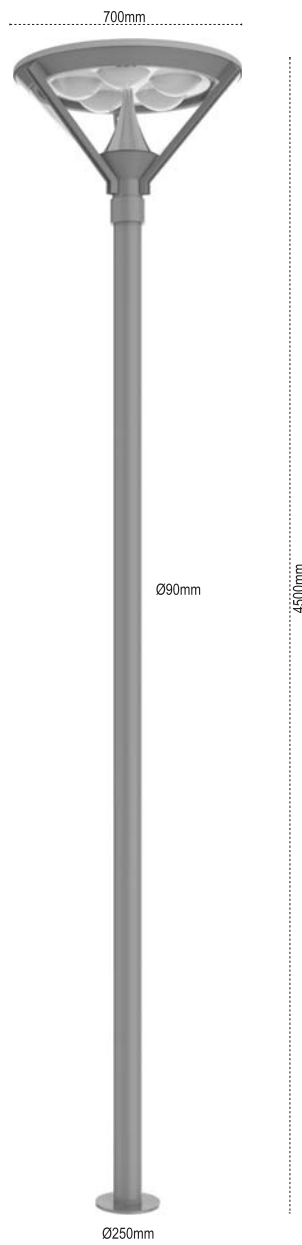

Limra LED

IP 65

Code No	Specifications	Pcs/Pack
5711 2632	150W E40	1
5711 3051	38W 3 LEDs	1
5711 3021	80W 5 LEDs	1