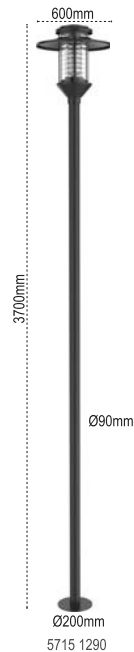

Eva

IP 54

Code No	Specifications	Pcs/Pack
5715 1290	Pipe Pole Luminaire E27	1
5718 1310	Eva Grass Luminaire E27	1
5712 1340	Eva Wall Top E27	1
5711 2510	Eva Applique E27	1

Arta