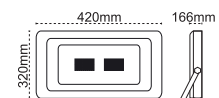

▶ Franko 150W

IP 65 ☺

Code No	Specifications	Pcs/Pack
5617 1371	150W 4000K / 5000K	2
4201 511	150W Wire Grill	1