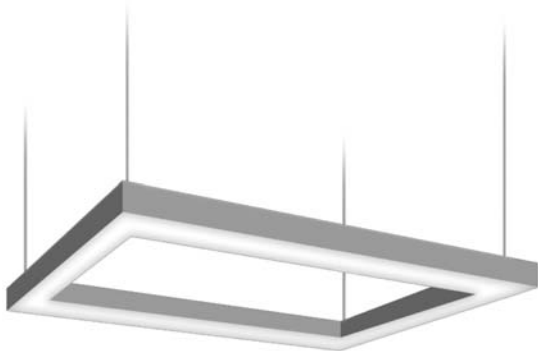

Quad LED

Code No	Specifications	Pcs/Pack
5615 9291	20W 4000/6500K	1
5615 9341	75W 4000/6500K	1
5615 9391	100W 4000/6500K	1

axbcm
20W : 400x57x100
75W : 600x57x100
100W : 900x57x100

Polaris LED

Code No	Specifications	Pcs/Pack
5615 6171	20W 4000/6500K	1
5615 6181	75W 4000/6500K	1
5615 9391	100W 4000/6500K	1

Øxhmm
20W : 400x100
75W : 600x100
100W : 900x100

Circa LED

Code No	Specifications	Pcs/Pack
5615 6121	75W 4000/6500K	1
5615 6131	100W 4000/6500K	1

Øxbcm
20W : 400x74x100
75W : 600x74x100
100W : 900x74x100