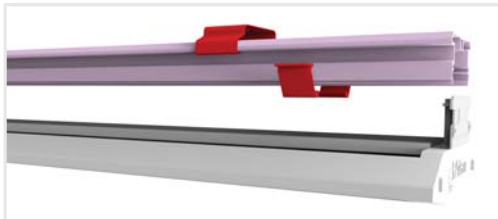

Directs the light to the desired spot
7 steps beam angle light level from 15° to 105°

 European LED chip and driver

 120 lm / W

 Matt Grey anodised aluminium body

 Glare-proof special diffuser

 Pendant and surface mounted application

Easy Installation
You can easily and safely mount a 2-piece Multiline LED linear luminaire

Provides Continuous Linear Light
Provides uninterrupted light with side covers and connection clips designed for linear connection