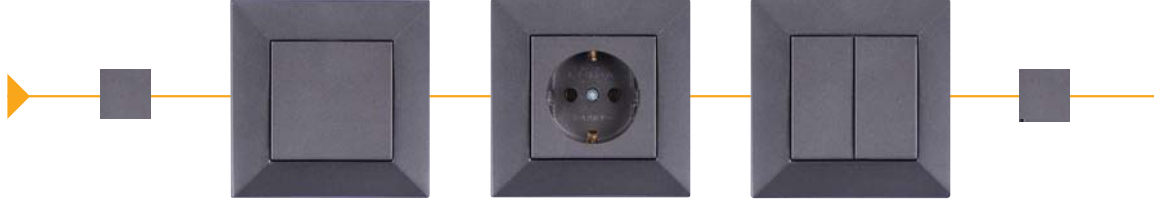

Pelsan Switches and Sockets

Keira Fume Switch and Socket Series

Fume: K25