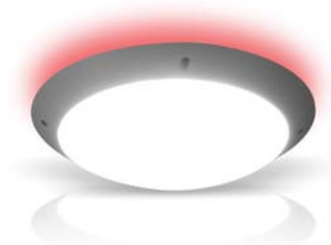

Color Options

Grey /Red

IP 66

Code No	Specifications	Pcs/Pack
5610 6613	E27 max 23W	8