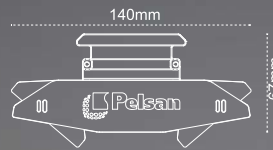

Directs the light to the desired spot
7 steps beam angle light level from 15° to 105°

 European LED chip and driver

 120 lm / W

 Matt Grey anodised aluminium body

 Glare-proof special diffuser

 Pendant and surface mounted application