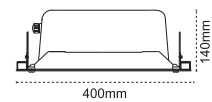

Options

- Dali, 1-10V Dim
- Black, white and Grey Color options

IP 65

Code No	Specifications	Pcs/Pack
5616 4341	Okta LED 80W 4000 / 6500K	1