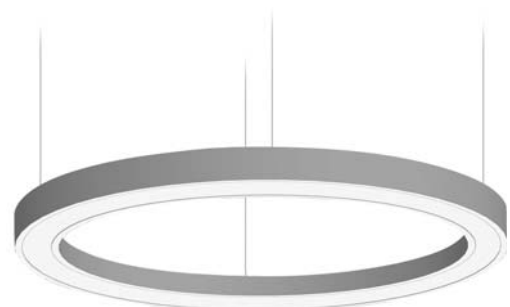

Quad LED

Code No	Specifications	Pcs/Pack
5615 9291	20W 4000/6500K	1
5615 9341	75W 4000/6500K	1
5615 9391	100W 4000/6500K	1

axbcm
20W : 400x57x100
75W : 600x57x100
100W : 900x57x100

Polaris LED

Code No	Specifications	Pcs/Pack
5615 6171	20W 4000/6500K	1
5615 6181	75W 4000/6500K	1
5615 9391	100W 4000/6500K	1

Øxhmm
20W : 400x100
75W : 600x100
100W : 900x100

Circa LED

Code No	Specifications	Pcs/Pack
5615 6121	75W 4000/6500K	1
5615 6131	100W 4000/6500K	1

Øxbcm
20W : 400x74x100
75W : 600x74x100
100W : 900x74x100