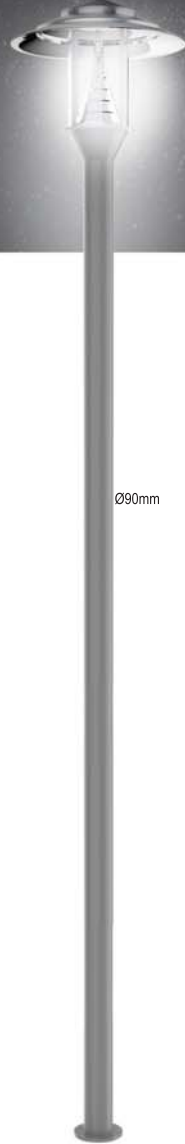

Pelsan LED Park and Garden Luminaires

Evaled

520mm