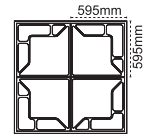

Galaxy LED 60x60 Recessed Mounted

Quadruple use proposal

Code No	Specifications	Pcs/Pack
615 9261	Galaxy 4X33W 60x60 Recessed Mounted 4000/6500K (4 sets)	4

Cion LED 60x60 Recessed Mounted

Quadruple use proposal